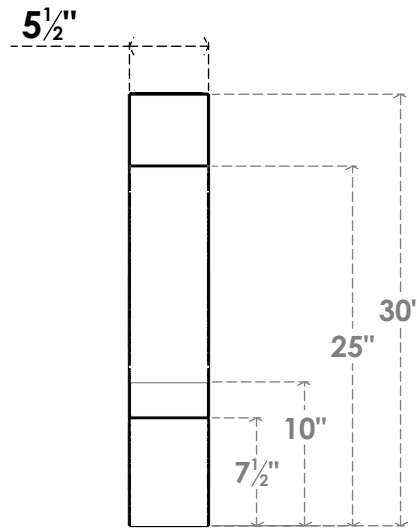

ITEM NUMBER: BRCPC055X30000X30000BOA

5 1/2"W X 30"D X 30"H BALBOA ARCHITECTURAL GRADE PVC CLOSED KNEE BRACE

SIDE PROFILE

FRONT PROFILE

ISOMETRIC

EKENA MILLWORK
2300 WEST MAIN ST.
CLARKSVILLE, TX 75426
TOLL FREE: 866-607-0453
WWW.EKENAMILLWORK.COM