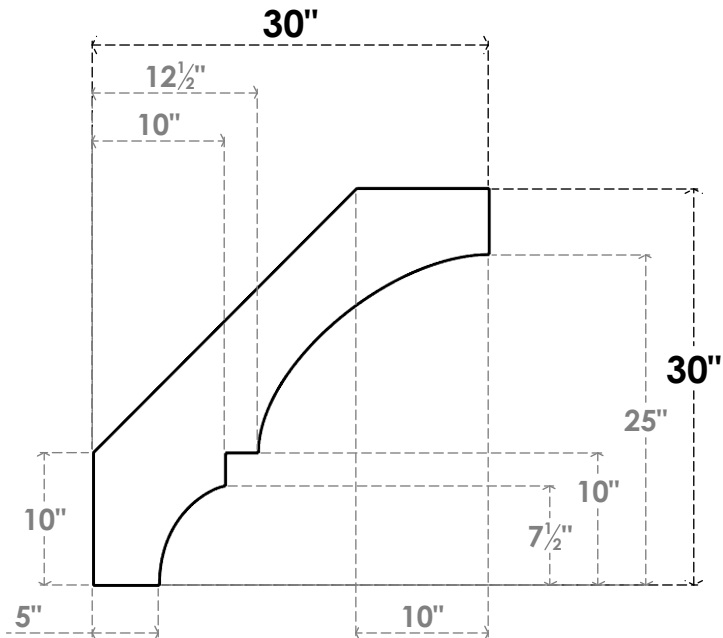

ITEM NUMBER: BRCPC055X30000X30000BOA

5 1/2"W X 30"D X 30"H BALBOA ARCHITECTURAL GRADE PVC CLOSED KNEE BRACE

SIDE PROFILE

FRONT PROFILE

ISOMETRIC

EKENA MILLWORK
2300 WEST MAIN ST.
CLARKSVILLE, TX 75426
TOLL FREE: 866-607-0453
WWW.EKENAMILLWORK.COM